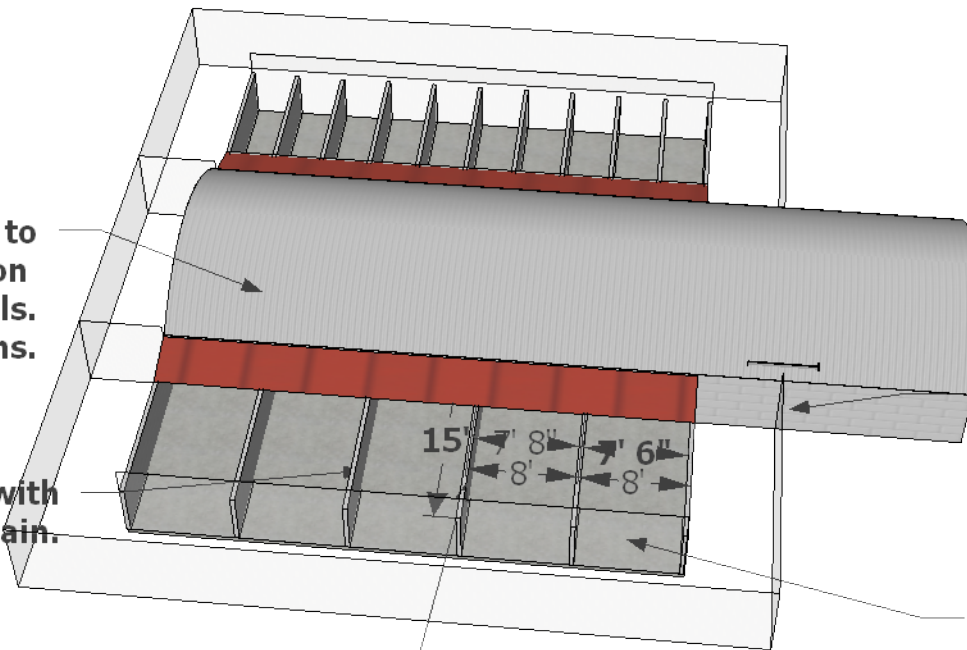

The arch can be added on to (future) by simply bolting on new panels. Comes in 2' sections.

Concrete slab floor with slope and floor drain.

Partition runs with 4" CMU 4' high. For large breeds, can add sections of chain link on top of block walls to increase height.

Office, bathroom, puppy room.

8" Acoustical CMU 5' high for arch base.

Chain link fence and gate. Make all 6' high for flexibility (large or small breeds).